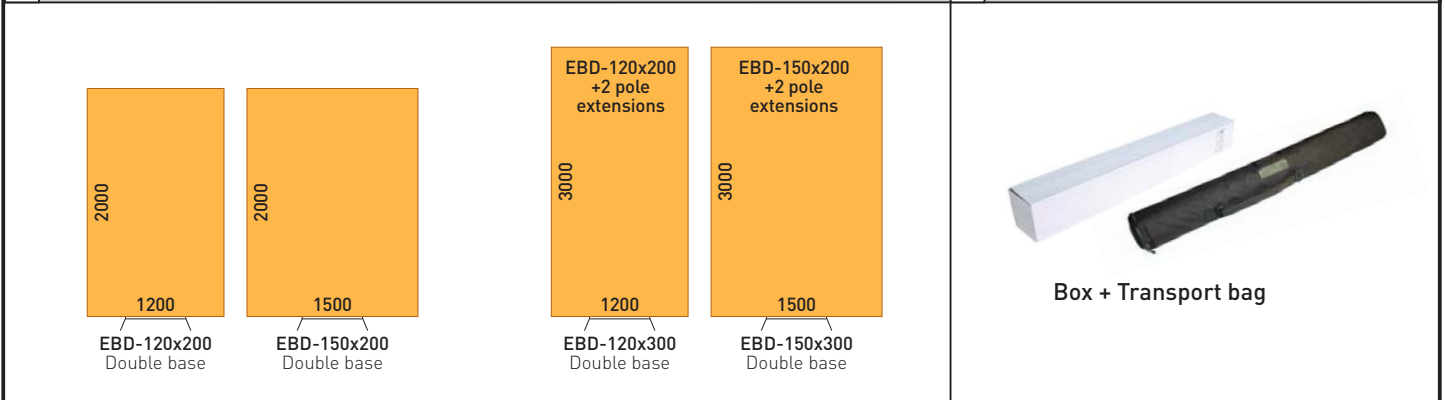

EasyBanner

Classic design, manufactured in aluminium with foldable bases.

- ✦ Possibility to add extra poles extensions for up to 3m height in double base kits.
- ✦ You can create special sizes by customizing standard kits.
- ✦ Strong and long lasting design.

DOUBLE BASE DETAILS

Foldable double base

STANDARD SIZES PACKING

2000
1200
EBD-120x200
Double base

2000
1500
EBD-150x200
Double base

3000
1200
EBD-120x300
Double base

3000
1500
EBD-150x300
Double base

Box + Transport bag