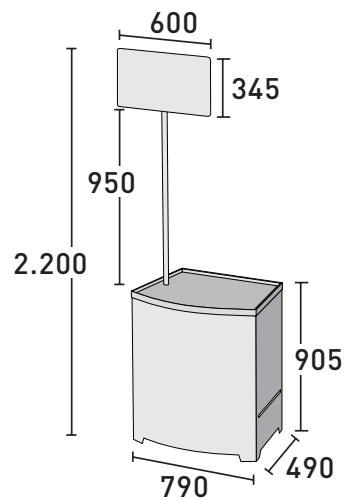

# PromoStandM

Our classic counter. It has been for many years the basic support for any sales promotion

Pole and header included

Not all the plastic counters are equal... **Discover the difference**

Packing Box	925x845x82mm
Transport Bag	850x85x940mm
Weight	10 kg

Packed in cardboard individual box

Transport bag included