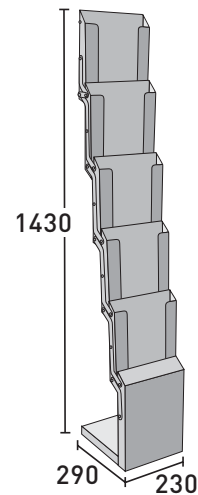

Pf5

Assemble it in 5 seconds!

- Foldable system with 5 high capacity metallic trays.
- Solid construction to avoid breakage.
- Packed in individual cardboard box with padded transport bag.

Not all foldable tray systems are equal... **Discover the difference**

Pf5 open	230x290x1430 mm
Pf5 closed	230x290x340 mm
Weight	4 kg

Padded transport bag included