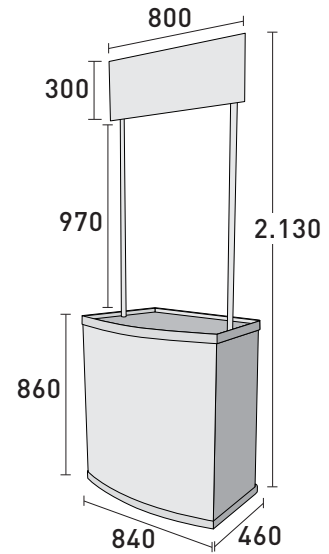

PromoStand EcoM

The most economical counter in its range. New version of our classic PromoStandM, but at an incredible price.

Not all the plastic counters are equal... **Discover the difference**

Two poles and header included

Top and bottom covers made of more resistant ABS plastic

Color	White or Black
Packing Box	870x870x150mm
Transport Bag	850x890x100mm
Weight	11,2kg

Packed in cardboard individual box

Transport bag included