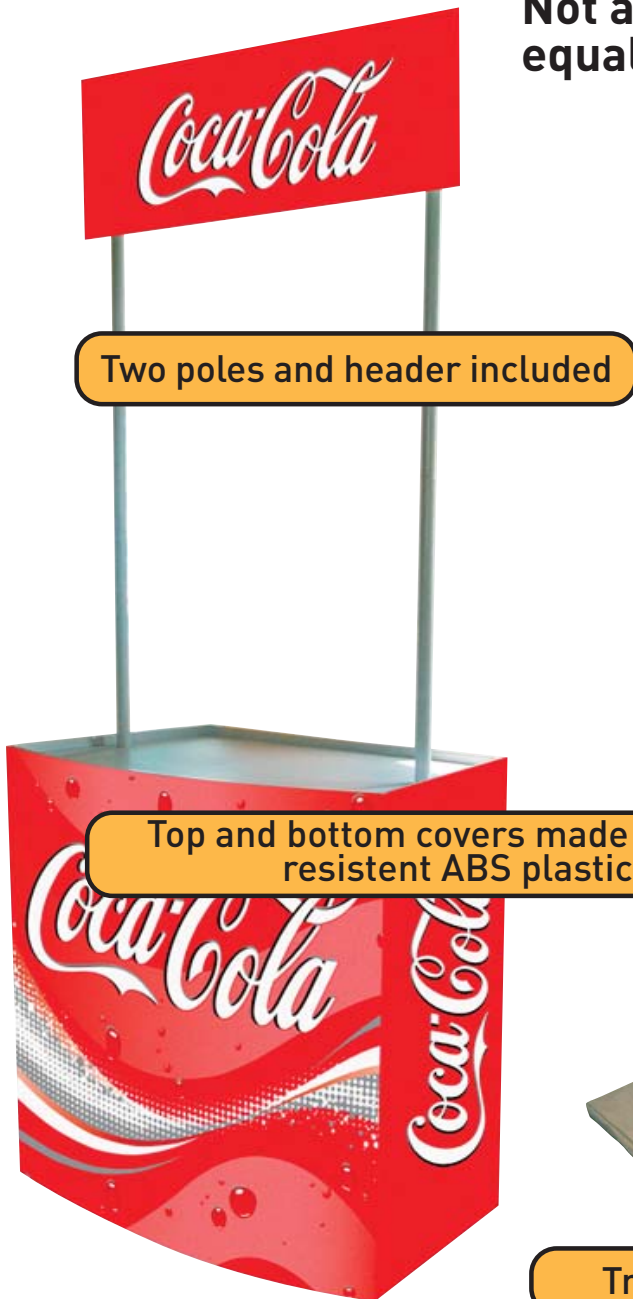

PromoStand EcoM

The most economical counter in its range. New version of our classic PromoStandM, but at an incredible price.

Not all the plastic counters are equal... **Discover the difference**

Two poles and header included

Top and bottom covers made of more resistant ABS plastic

Color	White or Black
Packing Box	870x870x150mm
Transport Bag	850x890x100mm
Weight	11,2kg

Packed in cardboard individual box

Transport bag included