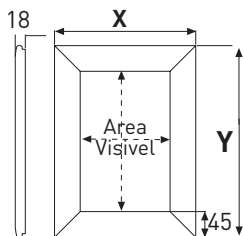

PERFIL 25mm

PERFIL 45mm

MODELOS STANDARD Dimensões em mm

Modelo	Ref.	X-Y	Poster	Area Visível
25mm/A4	UCN255N0A4	239x326	210x297	188x275
25mm/A3	UCN255N0A3	326x449	297x420	275x398
25mm/50x70cm	UCN255N0B2	529x729	500x700	478x678
25mm/70x100cm	UCN255N0B1	729x1029	700x1000	678x978

Modelo	Ref.	X-Y	Poster	Area Visível
45mm/70x100cm	UCN455N0B1	742x1042	700x1000	651x951
45mm/100x140cm	UCN455N0B0	1042x1442	1000x1400	951x1351

TRANSPORTE

Modelo	Caja	Peso
25mm/A4	260x350x21	0,5 kg
25mm/A3	370x480x21	0,8 kg
25mm/50x70cm	560x760x21	1,9 kg
25mm/70x100cm	760x1060x21	3,3 kg
45mm/70x100cm	760x1060x31	3,3 kg
45mm/100x140cm	1060x1460x31	6,2 kg